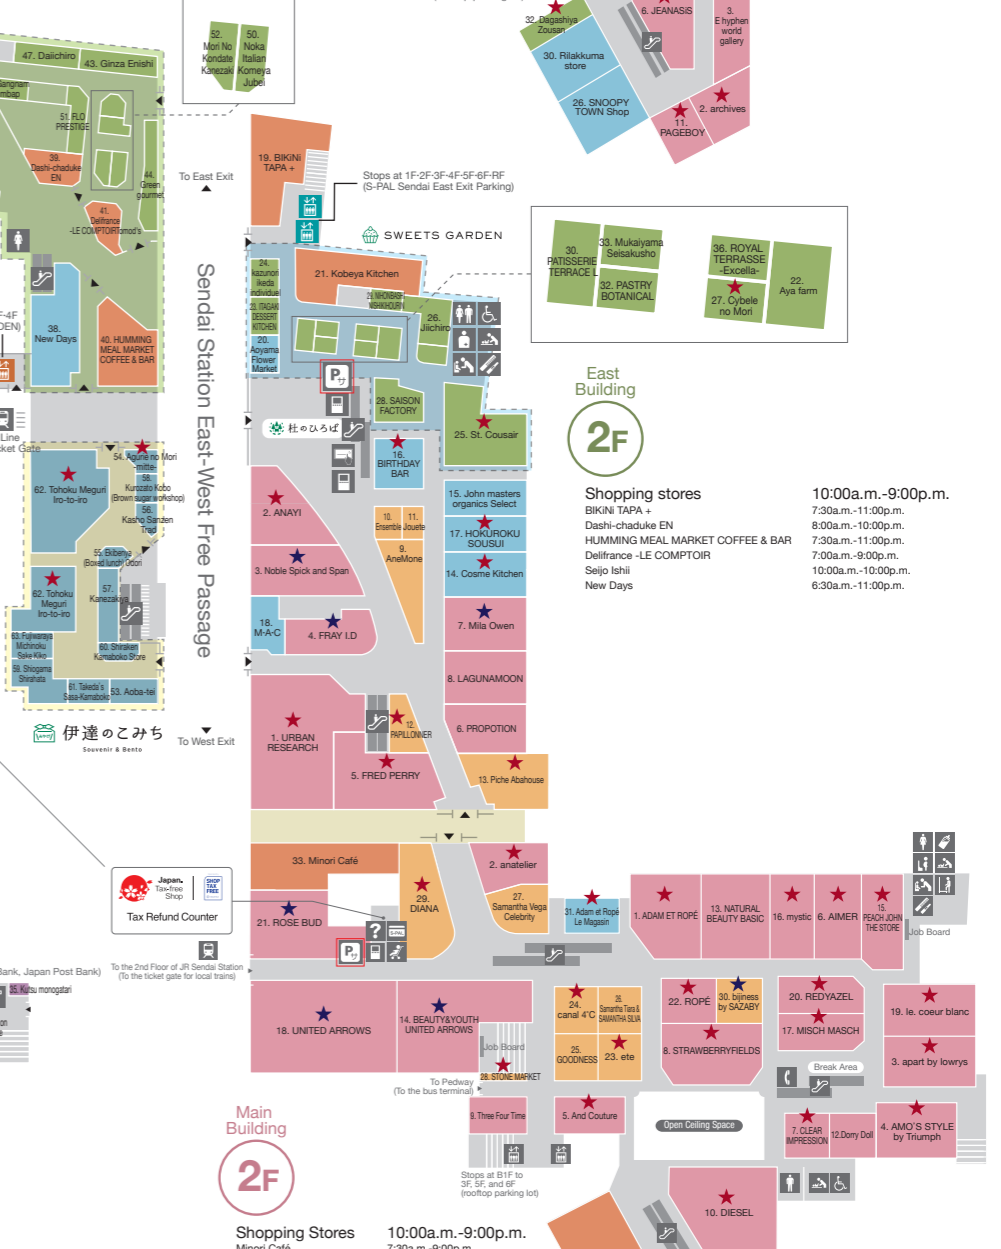

Tax Free For stores displaying a red mark please conduct your tax free procedures at the Tax Refund Counter located on the 2nd floor of S-PAL Sendai.

Tax Free For stores displaying a blue mark please conduct your tax free procedures in-store. Please note it is not possible to combine tax-free purchases with other stores.

1. **Facilities**
2. Information
   - Restroom
   - Baby Keep
   - Coin lockers
   - JRE CARD Counter
   - Accessible Restroom
   - Changing Area
   - Parking service discount certification machine
   - JR Line
   - Nursing Room
   - Accessible Seat
   - Pay Phone
   - Shinkansen
   - Ostomy Toilet
   - Vanity Space
   - S-PAL point shopping ticket issuing machine
   - Elevator
   - Children's Restroom
   - ATM
   - Stroller
   - Escalator
   - Nursery
   - Smoking Room
   - Touch panel guide