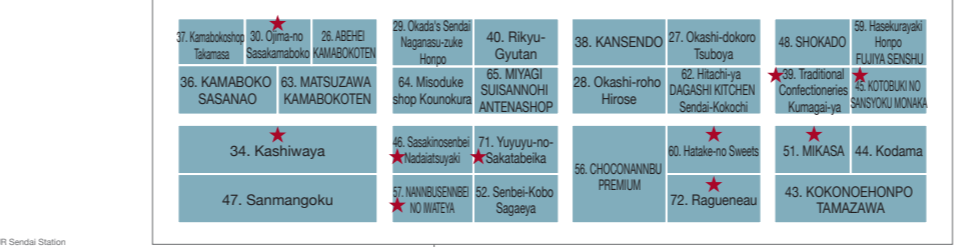

Tax Free For stores displaying a red mark please conduct your tax free procedures at the Tax Refund Counter located on the 2nd floor of S-PAL Sendai.

Tax Free For stores displaying a blue mark please conduct your tax free procedures in-store. Please note it is not possible to combine tax-free purchases with other stores.

1. **Facilities**
2. Information
   - Restroom
   - Baby Keep
   - Coin lockers
   - JRE CARD Counter
   - Accessible Restroom
   - Changing Area
   - Parking service discount certification machine
   - JR Line
   - Nursing Room
   - Accessible Seat
   - Pay Phone
   - Shinkansen
   - Ostomy Toilet
   - Vanity Space
   - S-PAL point shopping ticket issuing machine
   - Elevator
   - Children's Restroom
   - ATM
   - Stroller
   - Escalator
   - Nursery
   - Smoking Room
   - Touch panel guide