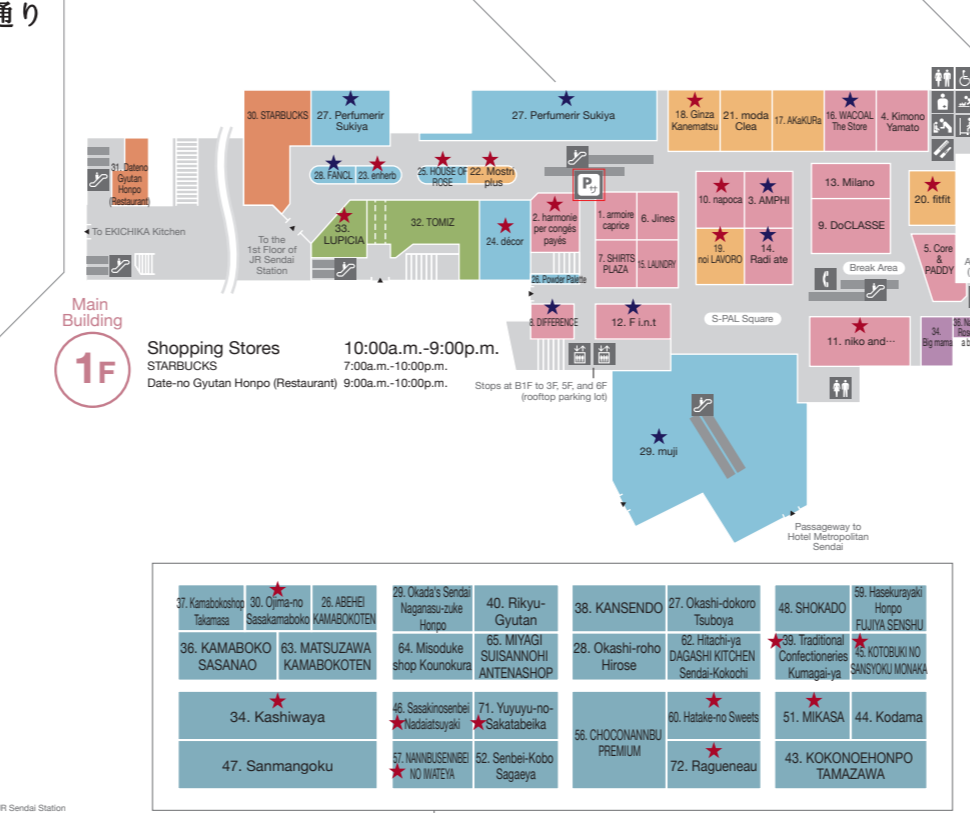

Tax Free For stores displaying a red mark please conduct your tax free procedures at the Tax Refund Counter located on the 2nd floor of S-PAL Sendai.

Tax Free For stores displaying a blue mark please conduct your tax free procedures in-store. Please note it is not possible to combine tax-free purchases with other stores.

1. **Facilities**
2. Information
   - Restroom
   - Baby Keep
   - Coin lockers
   - JRE CARD Counter
   - Accessible Restroom
   - Changing Area
   - Parking service discount certification machine
   - JR Line
   - Nursing Room
   - Accessible Seat
   - Pay Phone
   - Shinkansen
   - Ostomy Toilet
   - Vanity Space
   - S-PAL point shopping ticket issuing machine
   - Elevator
   - Children's Restroom
   - ATM
   - Stroller
   - Escalator
   - Nursery
   - Smoking Room
   - Touch panel guide