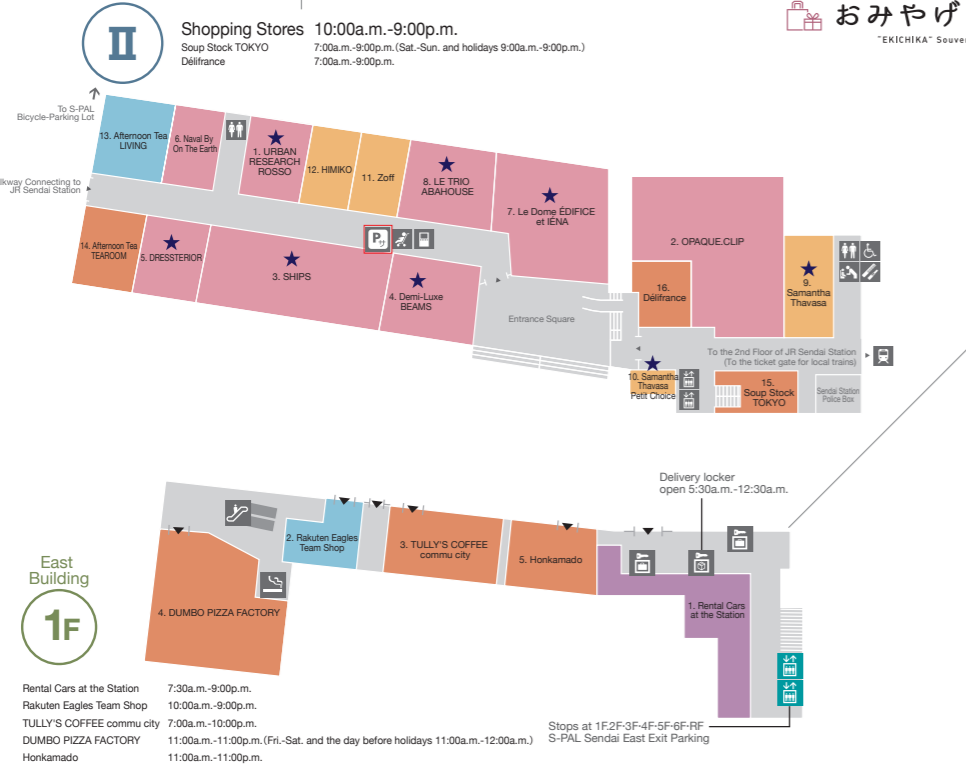

Tax Free For stores displaying a red mark please conduct your tax free procedures at the Tax Refund Counter located on the 2nd floor of S-PAL Sendai.

Tax Free For stores displaying a blue mark please conduct your tax free procedures in-store. Please note it is not possible to combine tax-free purchases with other stores.

1. **Facilities**
2. Information
   - Restroom
   - Baby Keep
   - Coin lockers
   - JRE CARD Counter
   - Accessible Restroom
   - Changing Area
   - Parking service discount certification machine
   - JR Line
   - Nursing Room
   - Accessible Seat
   - Pay Phone
   - Shinkansen
   - Ostomy Toilet
   - Vanity Space
   - S-PAL point shopping ticket issuing machine
   - Elevator
   - Children's Restroom
   - ATM
   - Stroller
   - Escalator
   - Nursery
   - Smoking Room
   - Touch panel guide