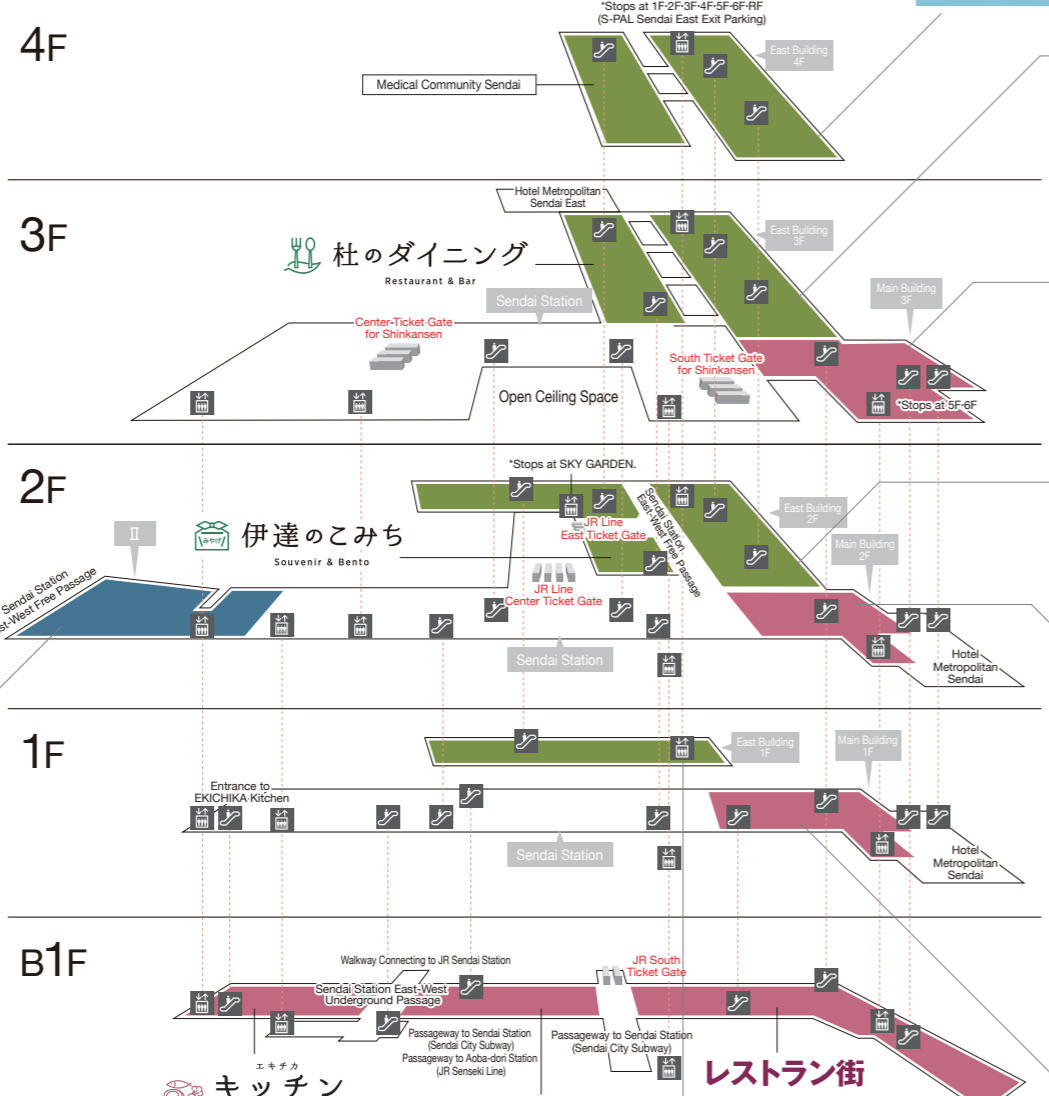

Tax Free For stores displaying a red mark please conduct your tax free procedures at the Tax Refund Counter located on the 2nd floor of S-PAL Sendai.

Tax Free For stores displaying a blue mark please conduct your tax free procedures in-store. Please note it is not possible to combine tax-free purchases with other stores.

1. **Facilities**
2. Information
   - Restroom
   - Baby Keep
   - Coin lockers
   - JRE CARD Counter
   - Accessible Restroom
   - Changing Area
   - Parking service discount certification machine
   - JR Line
   - Nursing Room
   - Accessible Seat
   - Pay Phone
   - Shinkansen
   - Ostomy Toilet
   - Vanity Space
   - S-PAL point shopping ticket issuing machine
   - Elevator
   - Children's Restroom
   - ATM
   - Stroller
   - Escalator
   - Nursery
   - Smoking Room
   - Touch panel guide