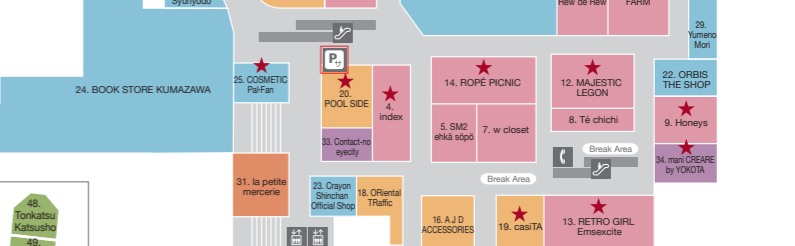

Tax Free For stores displaying a red mark please conduct your tax free procedures at the Tax Refund Counter located on the 2nd floor of S-PAL Sendai.

Tax Free For stores displaying a blue mark please conduct your tax free procedures in-store. Please note it is not possible to combine tax-free purchases with other stores.

1. **Facilities**
2. Information
   - Restroom
   - Baby Keep
   - Coin lockers
   - JRE CARD Counter
   - Accessible Restroom
   - Changing Area
   - Parking service discount certification machine
   - JR Line
   - Nursing Room
   - Accessible Seat
   - Pay Phone
   - Shinkansen
   - Ostomy Toilet
   - Vanity Space
   - S-PAL point shopping ticket issuing machine
   - Elevator
   - Children's Restroom
   - ATM
   - Stroller
   - Escalator
   - Nursery
   - Smoking Room
   - Touch panel guide