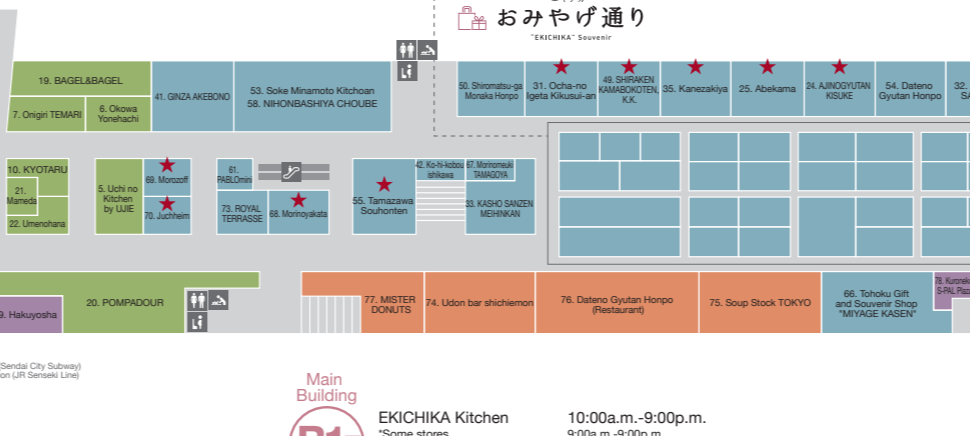

1. **Restaurants**
2. Afternoon Tea TEAROOM 10:00a.m.-10:00p.m.
   - ITAGAKI FRUITS CAFE 10:00a.m.-11:00p.m.
   - Griza Soba-dokoro Yoshida 10:00a.m.-10:00p.m.
   - SHANODEN KAYU SANTIN 10:00a.m.-10:00p.m.
   - ZUNDA SARYO 9:00a.m.-10:00p.m.
   - T's Tartan 10:00a.m.-10:00p.m.
   - Tonkatsu Shinkuju Saboten 10:00a.m.-10:00p.m.
   - NEW YORK KITCHEN 8:00a.m.-11:00p.m.
   - Hitsu-an 10:30a.m.-10:00p.m. (Sat., Sun. and holidays 10:00a.m.-10:00p.m.)
   - BONNA-LUNA 10:00a.m.-10:00p.m.

1. **Restaurants**
2. Kuroneko S-PAL Plaza 8:00a.m.-9:00p.m.
   - Hakuryu 7:30a.m.-9:00p.m. (Sun. and holidays 8:00a.m.-9:00p.m.)
   - Griza Soba-dokoro Yoshida 10:00a.m.-10:00p.m.
   - SHANODEN KAYU SANTIN 10:00a.m.-10:00p.m.
   - ZUNDA SARYO 9:00a.m.-10:00p.m.
   - T's Tartan 10:00a.m.-10:00p.m.
   - Tonkatsu Shinkuju Saboten 10:00a.m.-10:00p.m.
   - NEW YORK KITCHEN 8:00a.m.-11:00p.m.
   - Hitsu-an 10:30a.m.-10:00p.m. (Sat., Sun. and holidays 10:00a.m.-10:00p.m.)
   - BONNA-LUNA 10:00a.m.-10:00p.m.